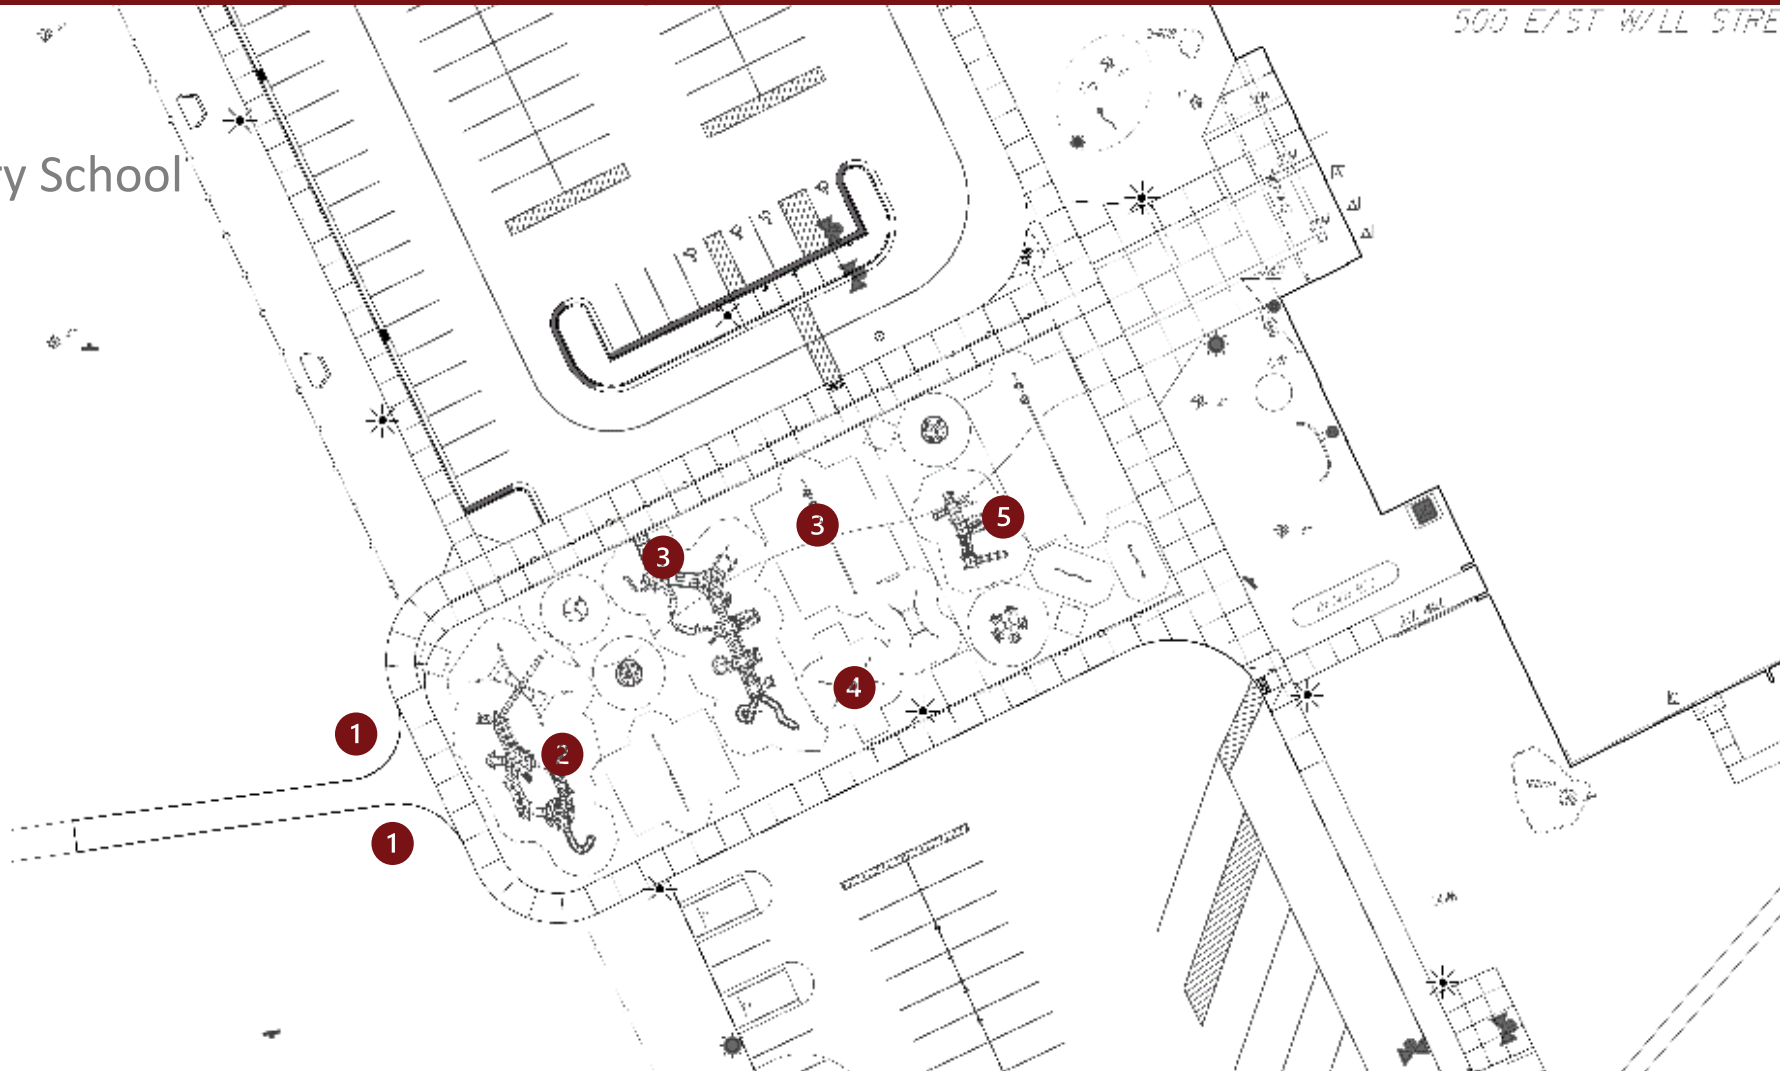

2022 REFERENDUM PROJECTS **Playgrounds**

Viking Elementary School

FOCUS AREAS:

1. 1 New Surface & Pit for Gaga Ball (2)
2. 2 New Playground Equipment for Grades 2-5
3. 3 Accessible Surfaces & Equipment (2)
4. 4 New Playground Equipment for Grades K-1
5. 5 New 4-K Playground Equipment